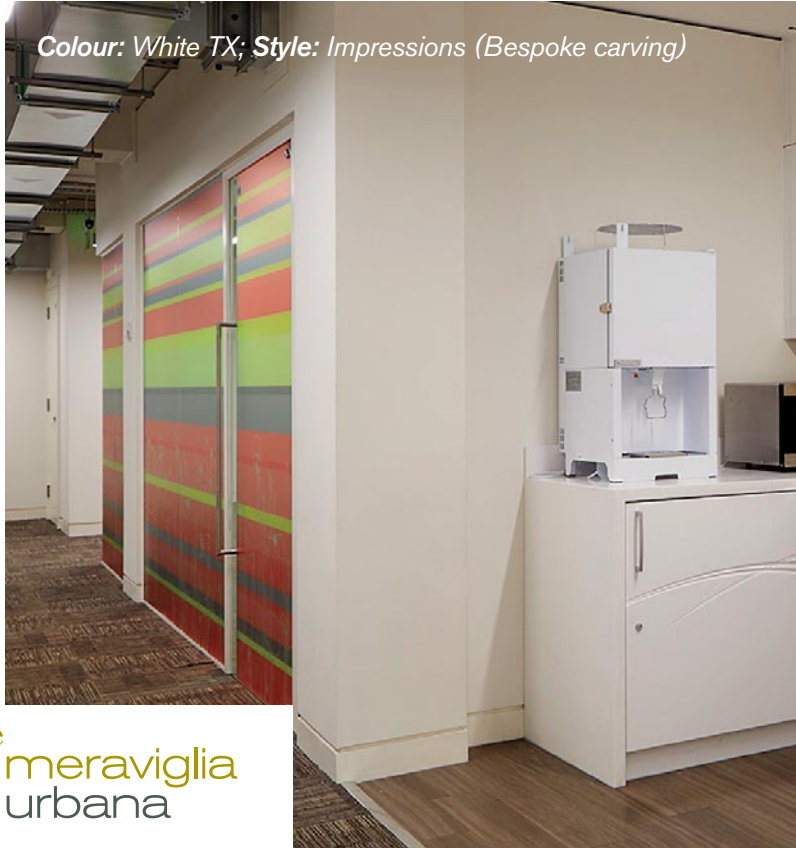

# Malton Road

Our commercial interiors brand continues to go from strength to strength...

Acoustic Panels

Colour: White TX; Style: Impressions (Bespoke carving)

Colours: Flash, Coe, Thompson, Holmes, Redgrave