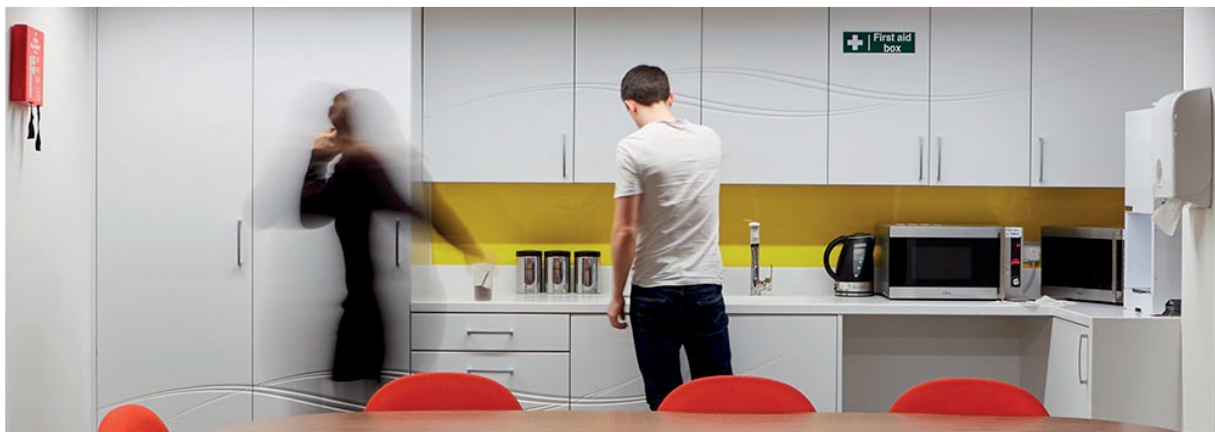

Malton Road

Our commercial interiors brand continues to go from strength to strength...