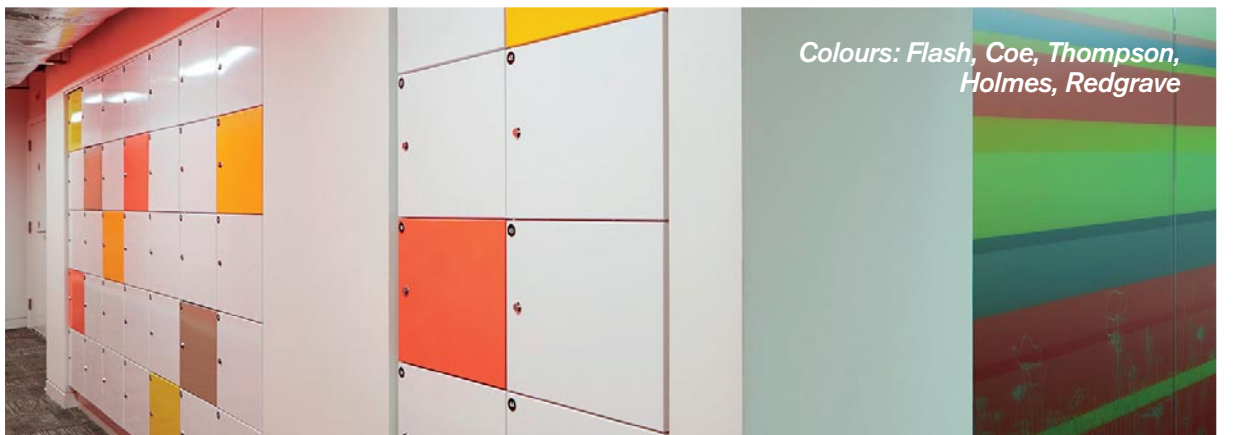

# Malton Road

Our commercial interiors brand continues to go from strength to strength...

Acoustic Panels

Colour: White TX; Style: Impressions (Bespoke carving)

Colours: Flash, Coe, Thompson, Holmes, Redgrave