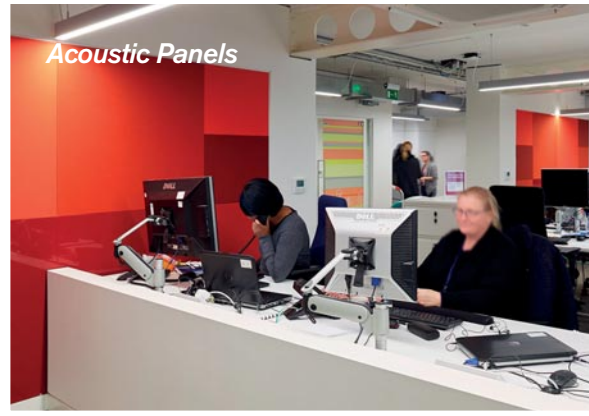

Malton Road

Our commercial interiors brand continues to go from strength to strength...

Acoustic Panels