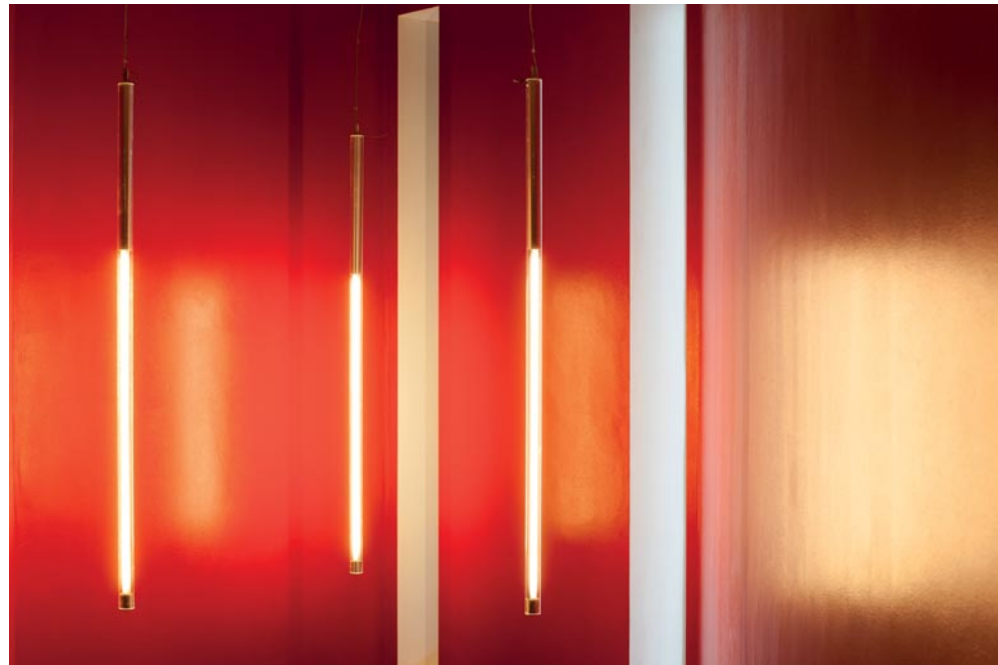

■ Introducing Aether Lighting...

For further information please contact Aether on:

tel: 020 8254 0094

e-mail: info@aetherlighting.com

@AetherLighting

youtu.be/LAnO645JcvA

Aether Lighting designs, manufactures and supplies architectural and technical luminaires, offering both standard and bespoke lighting solutions for a broad range of projects and industries, throughout the UK and internationally.

Aether employs a strong partnership philosophy and as a result has worked with a key core of repeat specifiers; ranging from international architectural practices and lighting design agencies and multidisciplinary building consultancies.

Recently completed projects include: Front of House lighting for National Theatre, London Guildhall Art Museum, Stravanger Konserthus, South Hampstead High School and the Royal Albert Hall.